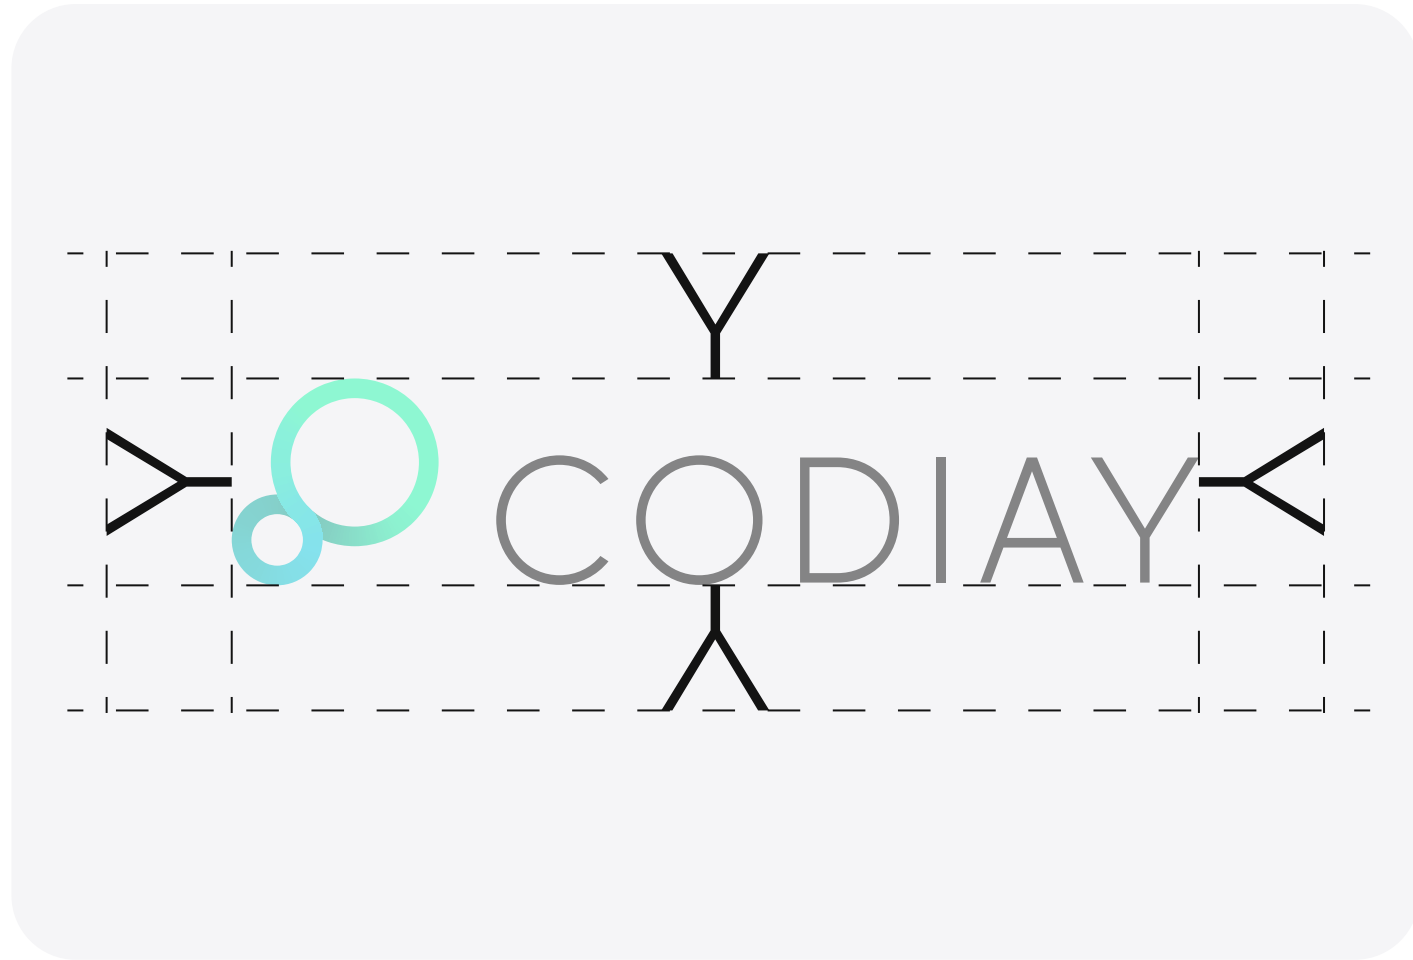

Branding Guidelines

Innovation

Infinity

Our logo embodies our core values of innovation and growth through its carefully constructed design.

At its heart, we feature a radiant lightbulb, symbolizing the brilliance of our ideas and the constant pursuit of innovation that drives our organization. Surrounding this luminous core, the infinity symbol gracefully extends, representing our unwavering commitment to continuous growth and the limitless possibilities that lie ahead.

This fusion of the lightbulb and infinity symbol not only serves as a visual representation of our brand but also encapsulates our vision to illuminate new pathways and foster perpetual development in all that we do.